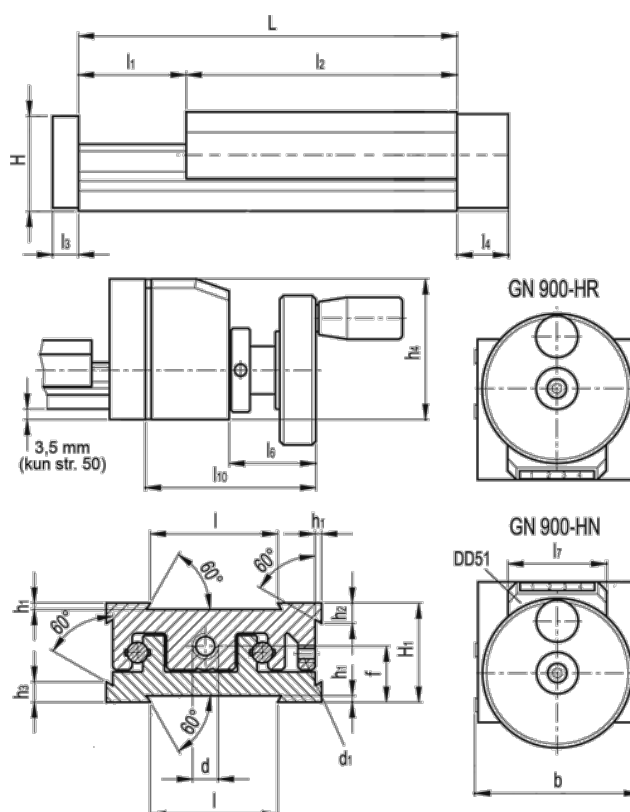

Data Sheet

Article number: 20778013

Description: Adjustable slide unit
GN 900-50-170-100-HN-1

Measures

b = 50	h3 = 7.0	l7 = 33
d = M6x1	h4 = 47	l10 = 57
d1 = M4	l = 30	
f = 13.0	L - l1 = 170-100	
H = 23.0	l2 = 70	
h1 = 1.5	l3 = 6	
H1 = 23	l4 = 12	
h2 = 4.5	l6 = 22	